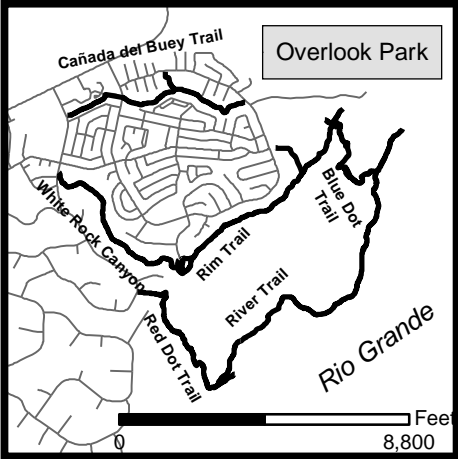

Los Alamos County Trail Network

White Rock Trails

Legend

— Los Alamos County Trail Network