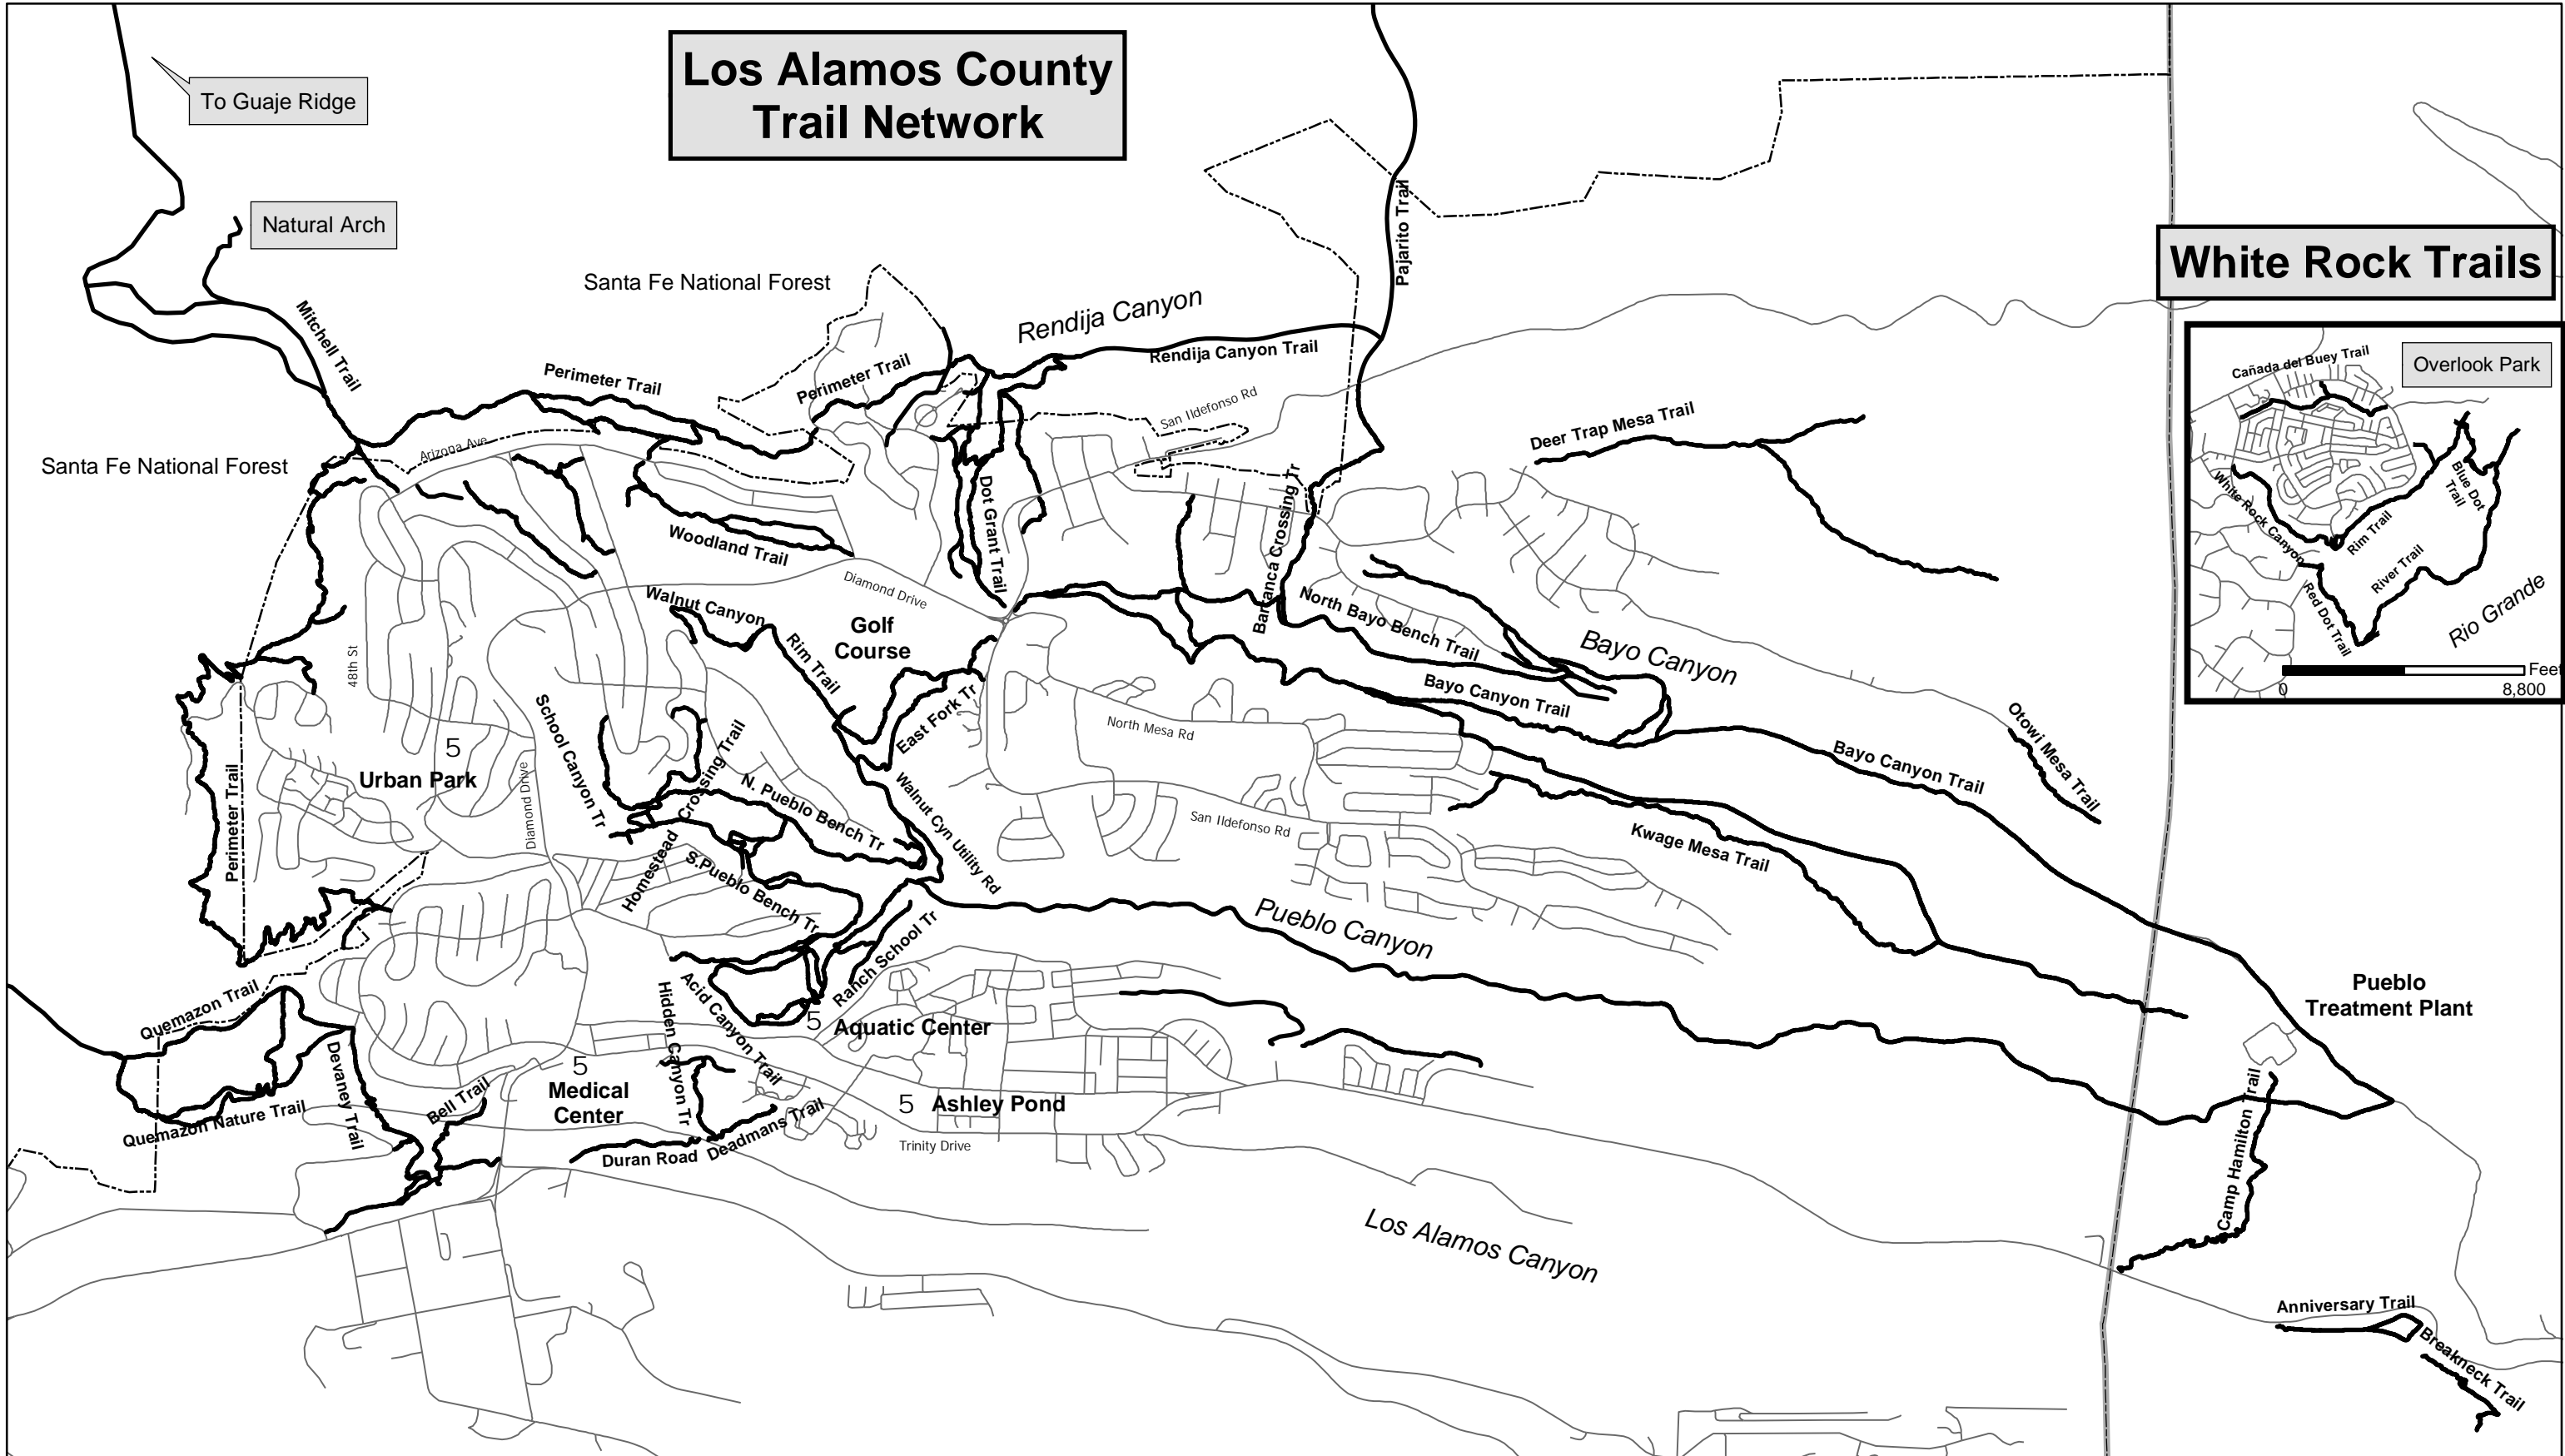

Los Alamos County Trail Network

White Rock Trails

Legend

— Los Alamos County Trail Network