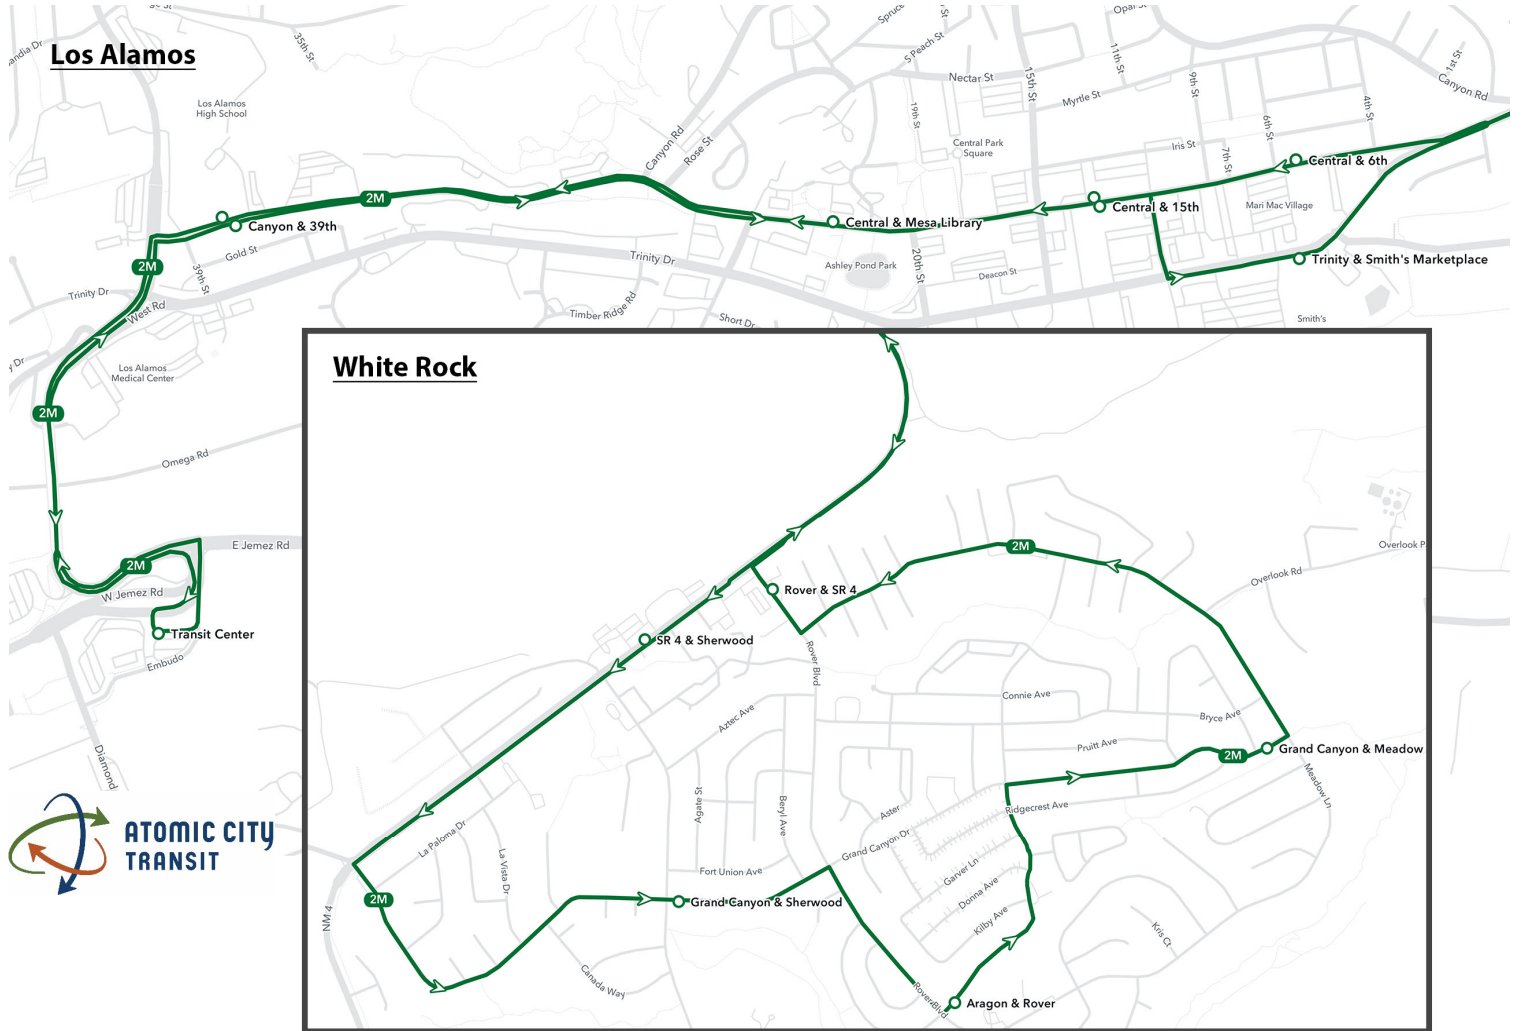

2M - White Rock via Main Hill (Reduced)

Outbound (to White Rock from Transit Center)					Inbound (to Transit Center from White Rock)									
Departs: Transit Center	Canyon & 39th	Central & Mesa Library	Central & 15th	Trinity & Smith's Marketplac	SR 4 & Sherwood	Grand Canyon & Sherwood	Aragon & Rover	Grand Canyon & Meadow	Rover & SR 4	Central & 6th	Central & 15th	Central & Mesa Library	Canyon & Diamond	Arrives: Transit Center
					7:25 a	7:29 a	7:31 a	7:33 a	7:37 a	7:50 a	7:51 a	7:52 a	7:54 a	7:57 a
8:05 a	8:07 a	8:09 a	8:10 a	8:13 a	8:25 a	8:29 a	8:31 a	8:33 a	8:37 a	8:50 a	8:51 a	8:52 a	8:54 a	8:57 a
9:05 a	9:07 a	9:09 a	9:10 a	9:13 a	9:25 a	9:29 a	9:31 a	9:33 a	9:37 a	9:50 a	9:51 a	9:52 a	9:54 a	9:57 a
10:05 a	10:07 a	10:09 a	10:10 a	10:13 a	8:45 a	10:29 a	10:31 a	10:33 a	10:37 a	10:50 a	10:51 a	10:52 a	10:54 a	10:57 a
11:05 a	11:07 a	11:09 a	11:10 a	11:13 a	11:25 a	11:29 a	11:31 a	11:33 a	11:37 a	11:50 a	11:51 a	11:52 a	11:54 a	11:57 a
12:05 p	12:07 p	12:09 p	12:10 p	12:13 p	12:25 p	12:29 p	12:31 p	12:33 p	12:37 p	12:50 p	12:51 p	12:52 p	12:54 p	12:57 p
1:05 p	1:07 p	1:09 p	1:10 p	1:13 p	1:25 p	1:29 p	1:31 p	1:33 p	1:37 p	1:50 p	1:51 p	1:52 p	1:54 p	1:57 p
2:05 p	2:07 p	2:09 p	2:10 p	2:13 p	2:25 p	2:29 p	2:31 p	2:33 p	2:37 p	2:50 p	2:51 p	2:52 p	2:54 p	2:57 p
3:05 p	3:07 p	3:09 p	3:10 p	3:13 p	3:25 p	3:29 p	3:31 p	3:33 p	3:37 p	3:50 p	3:51 p	3:52 p	3:54 p	3:57 p
4:05 p	4:07 p	4:09 p	4:10 p	4:13 p	4:25 p	4:29 p	4:31 p	4:33 p	4:37 p	4:50 p	4:51 p	4:52 p	4:54 p	4:57 p
5:05 p	5:07 p	5:09 p	5:10 p	5:13 p	5:25 p	5:29 p	5:31 p	5:33 p	5:37 p	5:50 p	5:51 p	5:52 p	5:54 p	5:57 p

Temporary reduced schedules go in effect on Monday, April 5, 2021. See AtomicCityTransit.com for details.