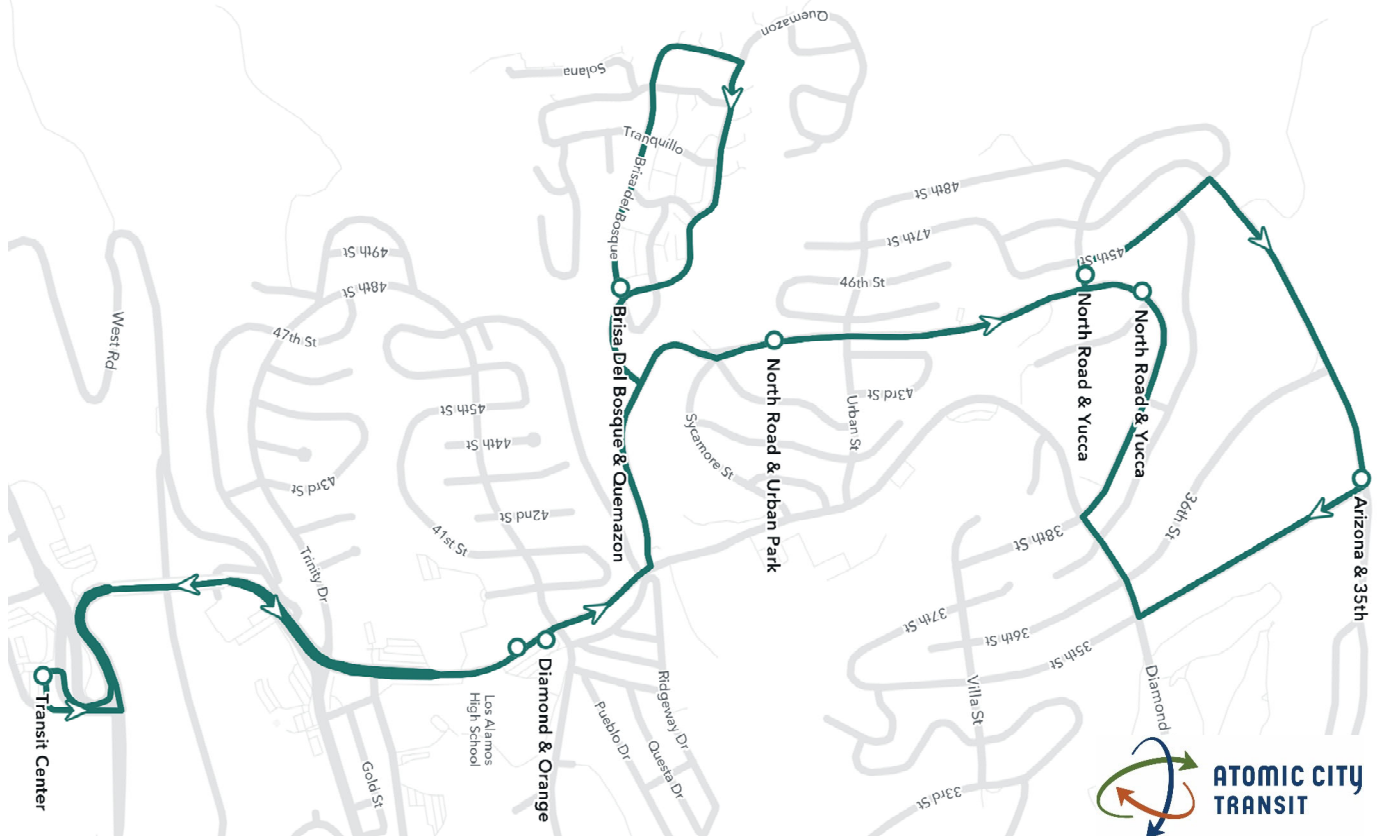

## 4 - North Community (Reduced)

Outbound (to Arizona & 35th from Transit Center)					Inbound (to Transit Center from Arizona & 35th)				
Departs: Transit Center	Diamond & Orange	Brisa Del Bosque & Quemazon	North Road & Yucca	Arrives: Arizona & 35th	Departs: Arizona & 35th	North Road & Yucca	North Road & Urban Park	Diamond & Sandia	Arrives: Transit Center
-	-	-	-	-	7:18 a	7:21 a	7:23 a	7:25 a	7:27 a
7:35 a	7:37 a	7:40 a	7:45 a	7:48 a	7:48 a	7:51 a	7:53 a	7:55 a	7:57 a
8:05 a	8:07 a	8:10 a	8:15 a	8:18 a	8:18 a	8:21 a	8:23 a	8:25 a	8:27 a
8:35 a	8:37 a	8:40 a	8:45 a	8:48 a	8:45 a	8:51 a	8:53 a	8:55 a	8:57 a
9:05 a	9:07 a	9:10 a	9:15 a	9:18 a	9:18 a	9:21 a	9:23 a	9:25 a	9:27 a
9:35 a	9:37 a	9:40 a	9:45 a	9:48 a	9:48 a	9:51 a	9:53 a	9:55 a	9:57 a
10:05 a	10:07 a	10:10 a	10:15 a	10:18 a	10:18 a	10:21 a	10:23 a	10:25 a	10:27 a
10:35 a	10:37 a	10:40 a	10:45 a	10:48 a	10:48 a	10:51 a	10:53 a	10:55 a	10:57 a
11:05 a	11:07 a	11:10 a	11:15 a	11:18 a	11:18 a	11:21 a	11:23 a	11:25 a	11:27 a
11:35 a	11:37 a	11:40 a	11:45 a	11:48 a	11:48 a	11:51 a	11:53 a	11:55 a	11:57 a
12:05 p	12:07 p	12:10 p	12:15 p	12:18 p	12:18 p	12:21 p	12:23 p	12:25 p	12:27 p
12:35 p	12:37 p	12:40 p	12:45 p	12:48 p	12:48 p	12:51 p	12:53 p	12:55 p	12:57 p
1:05 p	1:07 p	1:10 p	1:15 p	1:18 p	1:18 p	1:21 p	1:23 p	1:25 p	1:27 p
1:35 p	1:37 p	1:40 p	1:45 p	1:48 p	1:48 p	1:51 p	1:53 p	1:55 p	1:57 p
2:05 p	2:07 p	2:10 p	2:15 p	2:18 p	2:18 p	2:21 p	2:23 p	2:25 p	2:27 p
2:35 p	2:37 p	2:40 p	2:45 p	2:48 p	2:48 p	2:51 p	2:53 p	2:55 p	2:57 p
3:05 p	3:07 p	3:10 p	3:15 p	3:18 p	3:18 p	3:21 p	3:23 p	3:25 p	3:27 p
3:35 p	3:37 p	3:40 p	3:45 p	3:48 p	3:48 p	3:51 p	3:53 p	3:55 p	3:57 p
4:05 p	4:07 p	4:10 p	4:15 p	4:18 p	4:18 p	4:21 p	4:23 p	4:25 p	4:27 p
4:35 p	4:37 p	4:40 p	4:45 p	4:48 p	4:48 p	4:51 p	4:53 p	4:55 p	4:57 p
5:05 p	5:07 p	5:10 p	5:15 p	5:18 p	5:18 p	5:21 p	5:23 p	5:25 p	5:27 p
5:35 p	5:37 p	5:40 p	5:45 p	5:48 p	-	-	-	-	-