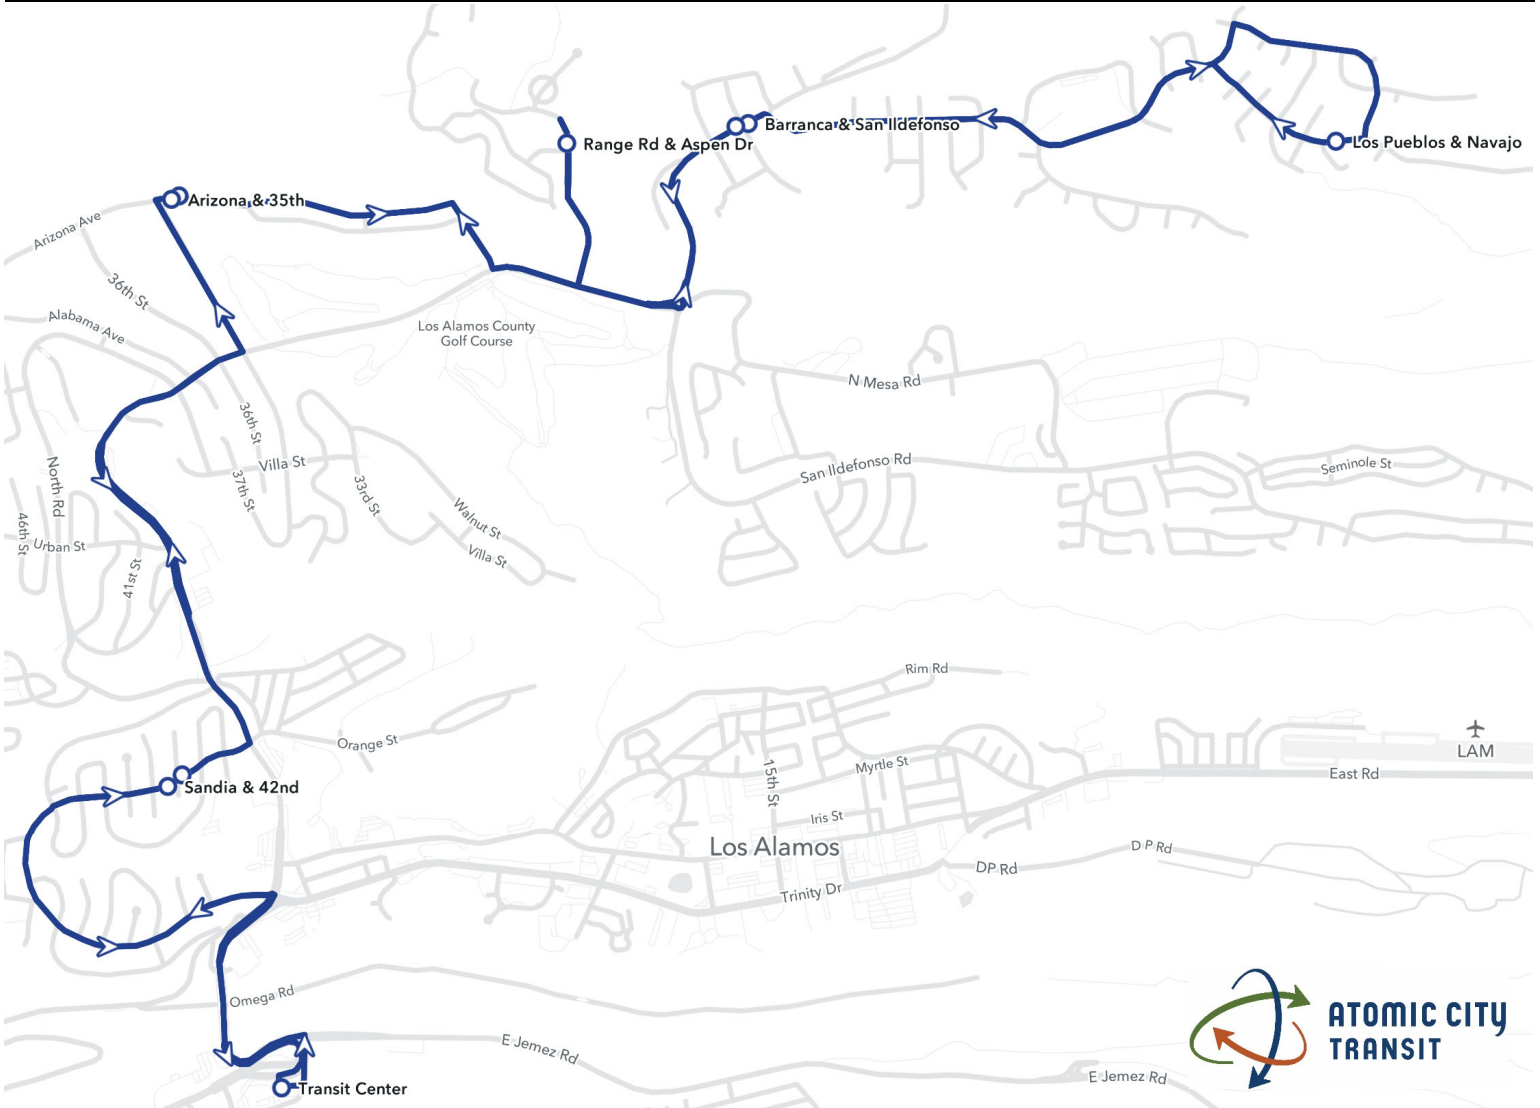

5 - Barranca Mesa (Reduced)

Outbound (to Los Pueblos & Navajo from Transit Center)						Inbound (to Transit Center from Los Pueblos & Navajo)					
Departs: Transit Center	Sandia & 42nd	Arizona & 35th	Range Rd & Aspen Dr	Barranca & San Ildefonso	Arrives: Los Pueblos & Navajo	Departs: Los Pueblos & Navajo	Barranca & San Ildefonso	Range Rd & Aspen Dr	Arizona & 35th	Sandia & 42nd	Arrives: Transit Center
-	-	-	-	-	-	7:10 a	7:14 a	7:17 a	7:20 a	7:24 a	7:29 a
7:35 a	7:40 a	7:45 a	7:50 a	7:53 a	7:58 a	8:10 a	8:14 a	8:17 a	8:20 a	8:24 a	8:29 a
8:35 a	8:40 a	8:45 a	8:50 a	8:53 a	8:58 a	9:10 a	9:14 a	9:17 a	9:20 a	9:24 a	9:29 a
9:35 a	9:40 a	9:45 a	9:50 a	9:53 a	8:45 a	10:10 a	10:14 a	10:17 a	10:20 a	10:24 a	10:29 a
10:35 a	10:40 a	10:45 a	10:50 a	10:53 a	10:58 a	11:10 a	11:14 a	11:17 a	11:20 a	11:24 a	11:29 a
11:35 a	11:40 a	11:45 a	11:50 a	11:53 a	11:58 a	12:10 p	12:14 p	12:17 p	12:20 p	12:24 p	12:29 p
12:35 p	12:40 p	12:45 p	12:50 p	12:53 p	12:58 p	1:10 p	1:14 p	1:17 p	1:20 p	1:24 p	1:29 p
1:35 p	1:40 p	1:45 p	1:50 p	1:53 p	1:58 p	2:10 p	2:14 p	2:17 p	2:20 p	2:24 p	2:29 p
2:35 p	2:40 p	2:45 p	2:50 p	2:53 p	2:58 p	3:10 p	3:14 p	3:17 p	3:20 p	3:24 p	3:29 p
3:35 p	3:40 p	3:45 p	3:50 p	3:53 p	3:58 p	4:10 p	4:14 p	4:17 p	4:20 p	4:24 p	4:29 p
4:35 p	4:40 p	4:45 p	4:50 p	4:53 p	4:58 p	5:10 p	5:14 p	5:17 p	5:20 p	5:24 p	5:29 p
5:35 p	5:40 p	5:45 p	5:50 p	5:53 p	5:58 p	-	-	-	-	-	-

Temporary reduced schedules go in effect on Monday, April 5, 2021. See AtomicCityTransit.com for details.