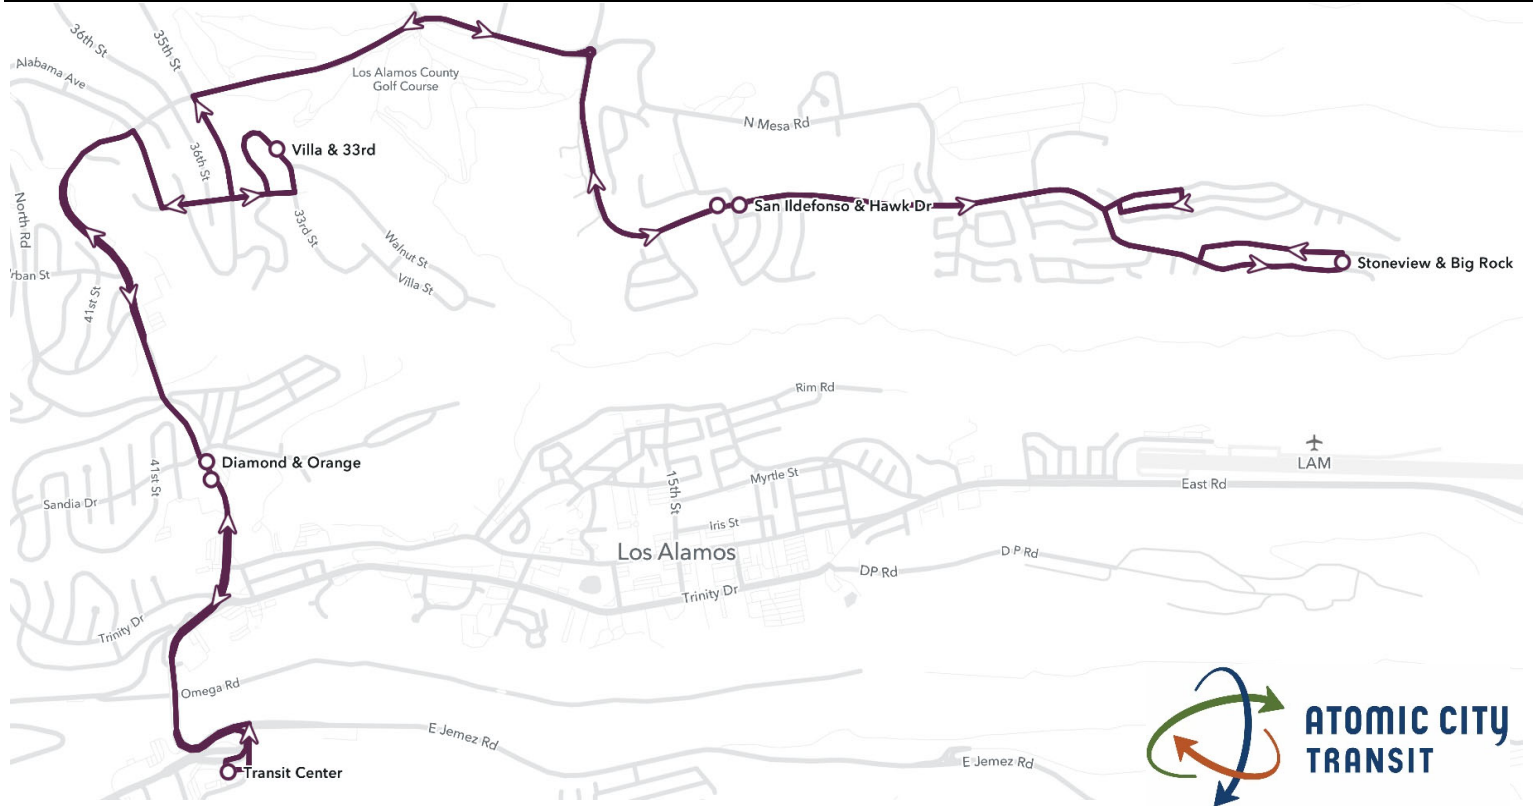

Route 6 - North Mesa (Reduced)

Outbound (to Stoneview & Big Rock from Transit Center)					Inbound (to Transit Center from Stoneview & Big Rock)				
Departs:	Diamond & Orange	Villa & 33rd	San Ildefonso & Hawk Dr	Arrives:	Departs:	San Ildefonso & Hawk Dr	Villa & 33rd	Diamond & Sandia	Arrives:
Transit Center				Stoneview & Big Rock	Stoneview & Big Rock				Transit Center
-	-	-	-	-	7:05 a	7:11 a	7:17 a	7:22 a	7:24 a
7:35 a	7:37 a	7:41 a	7:47 a	7:51 a	8:05 a	8:11 a	8:17 a	8:22 a	8:24 a
8:35 a	8:37 a	8:41 a	8:47 a	8:51 a	9:05 a	9:11 a	9:17 a	9:22 a	9:24 a
9:35 a	9:37 a	9:41 a	9:47 a	9:51 a	8:45 a	10:11 a	10:17 a	10:22 a	10:24 a
10:35 a	10:37 a	10:41 a	10:47 a	10:51 a	11:05 a	11:11 a	11:17 a	11:22 a	11:24 a
11:35 a	11:37 a	11:41 a	11:47 a	11:51 a	12:05 p	12:11 p	12:17 p	12:22 p	12:24 p
12:35 p	12:37 p	12:41 p	12:47 p	12:51 p	1:05 p	1:11 p	1:17 p	1:22 p	1:24 p
1:35 p	1:37 p	1:41 p	1:47 p	1:51 p	2:05 p	2:11 p	2:17 p	2:22 p	2:24 p
2:35 p	2:37 p	2:41 p	2:47 p	2:51 p	3:05 p	3:11 p	3:17 p	3:22 p	3:24 p
3:35 p	3:37 p	3:41 p	3:47 p	3:51 p	4:05 p	4:11 p	4:17 p	4:22 p	4:24 p
4:35 p	4:37 p	4:41 p	4:47 p	4:51 p	5:05 p	5:11 p	5:17 p	5:22 p	5:24 p
5:35 p	5:37 p	5:41 p	5:47 p	5:51 p	-	-	-	-	-

Temporary reduced schedules go in effect on Monday, April 5, 2021. See AtomicCityTransit.com for details.