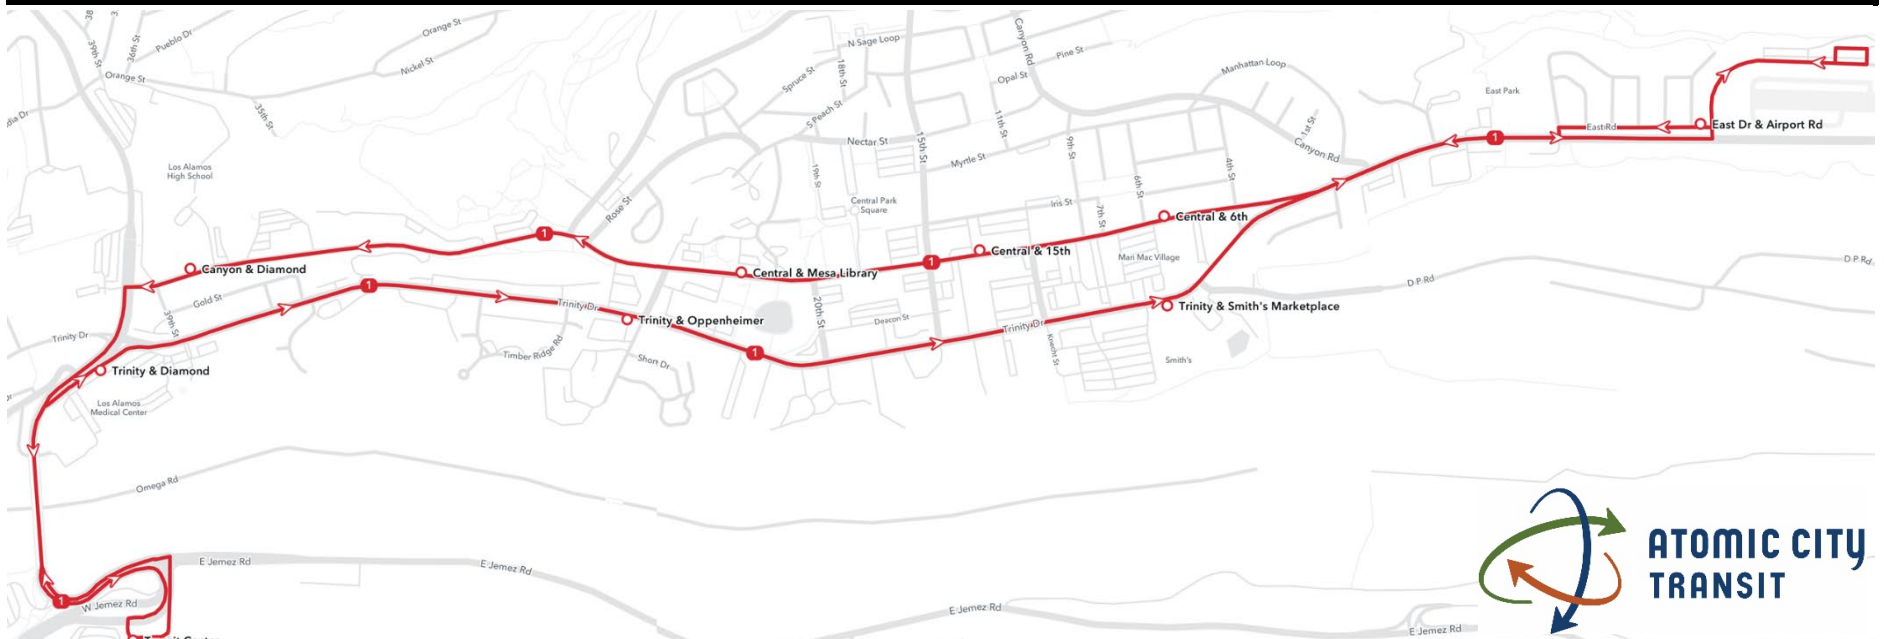

Temporary reduced schedules go in effect on Monday, May 10, 2021. See AtomicCityTransit.com for details.