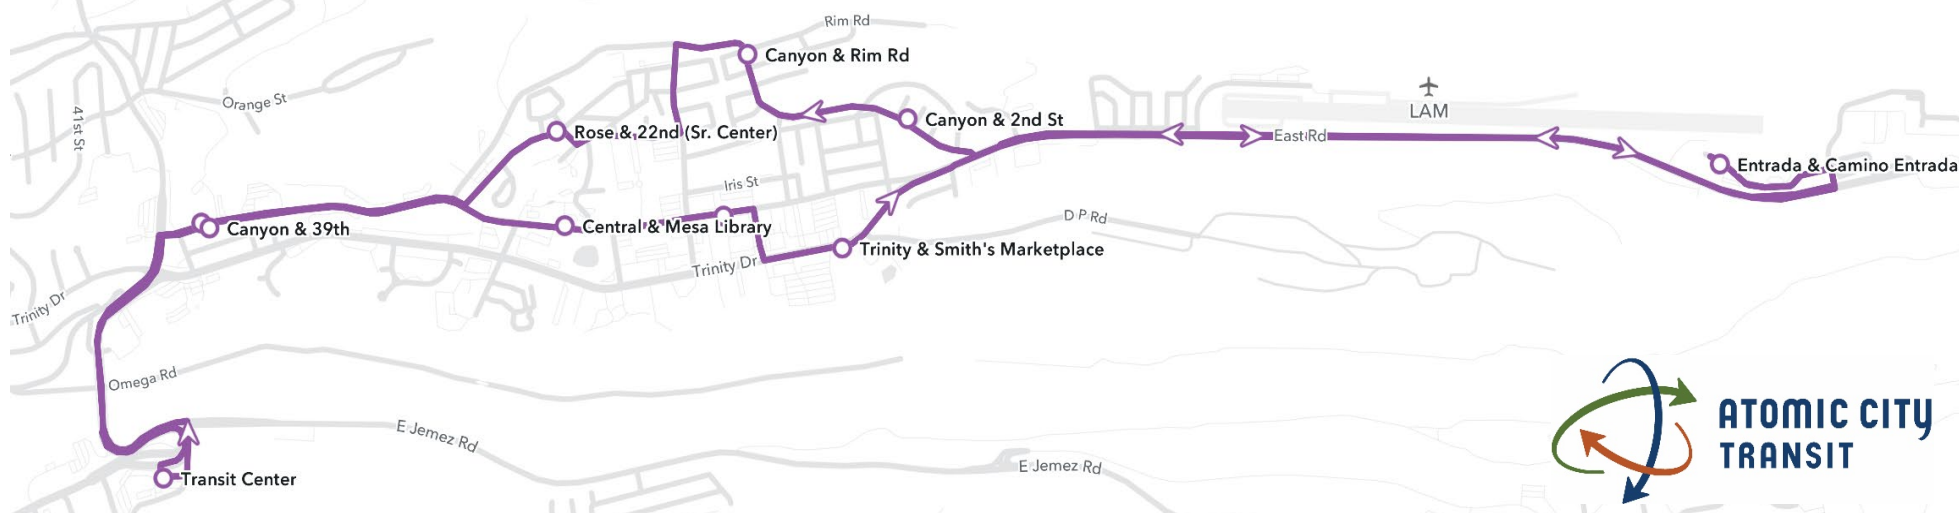

Note: Route 3 interlines with Route 2T at the bottom of each hour, starting at 7:35a and ending at 5:35p.

Temporary reduced schedules go in effect on Monday, May 10, 2021. See AtomicCityTransit.com for details.