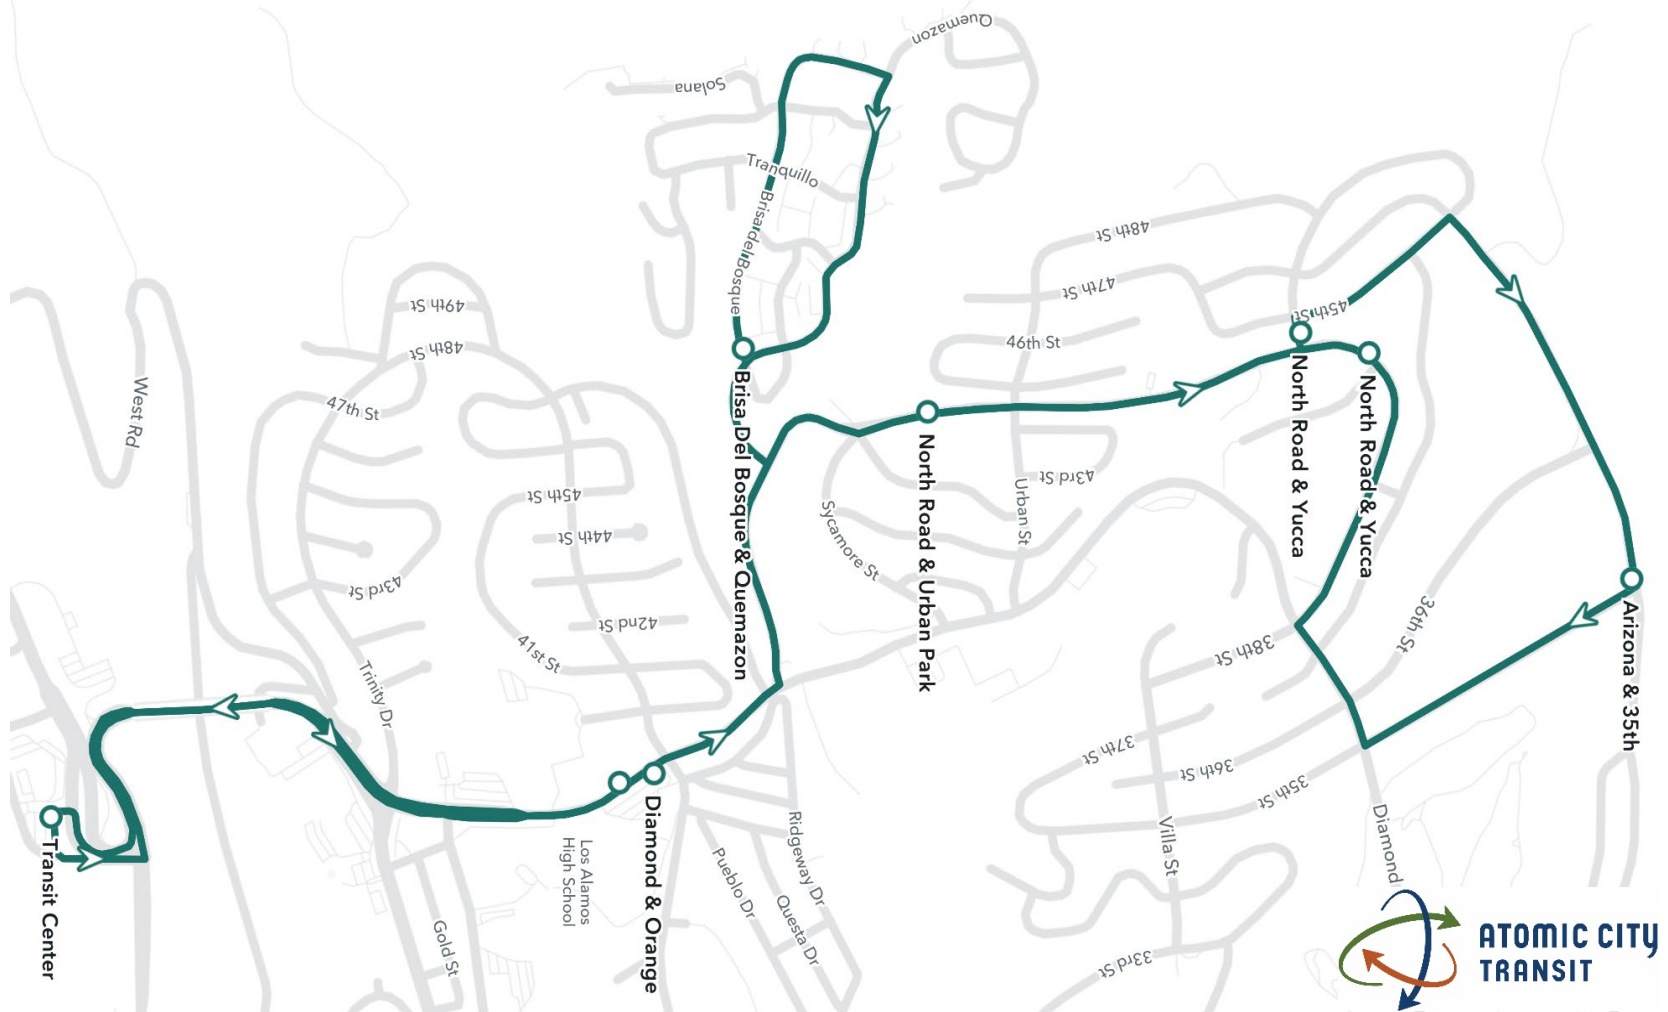

Temporary reduced schedules go in effect on Monday, May 10, 2021. See AtomicCityTransit.com for details.