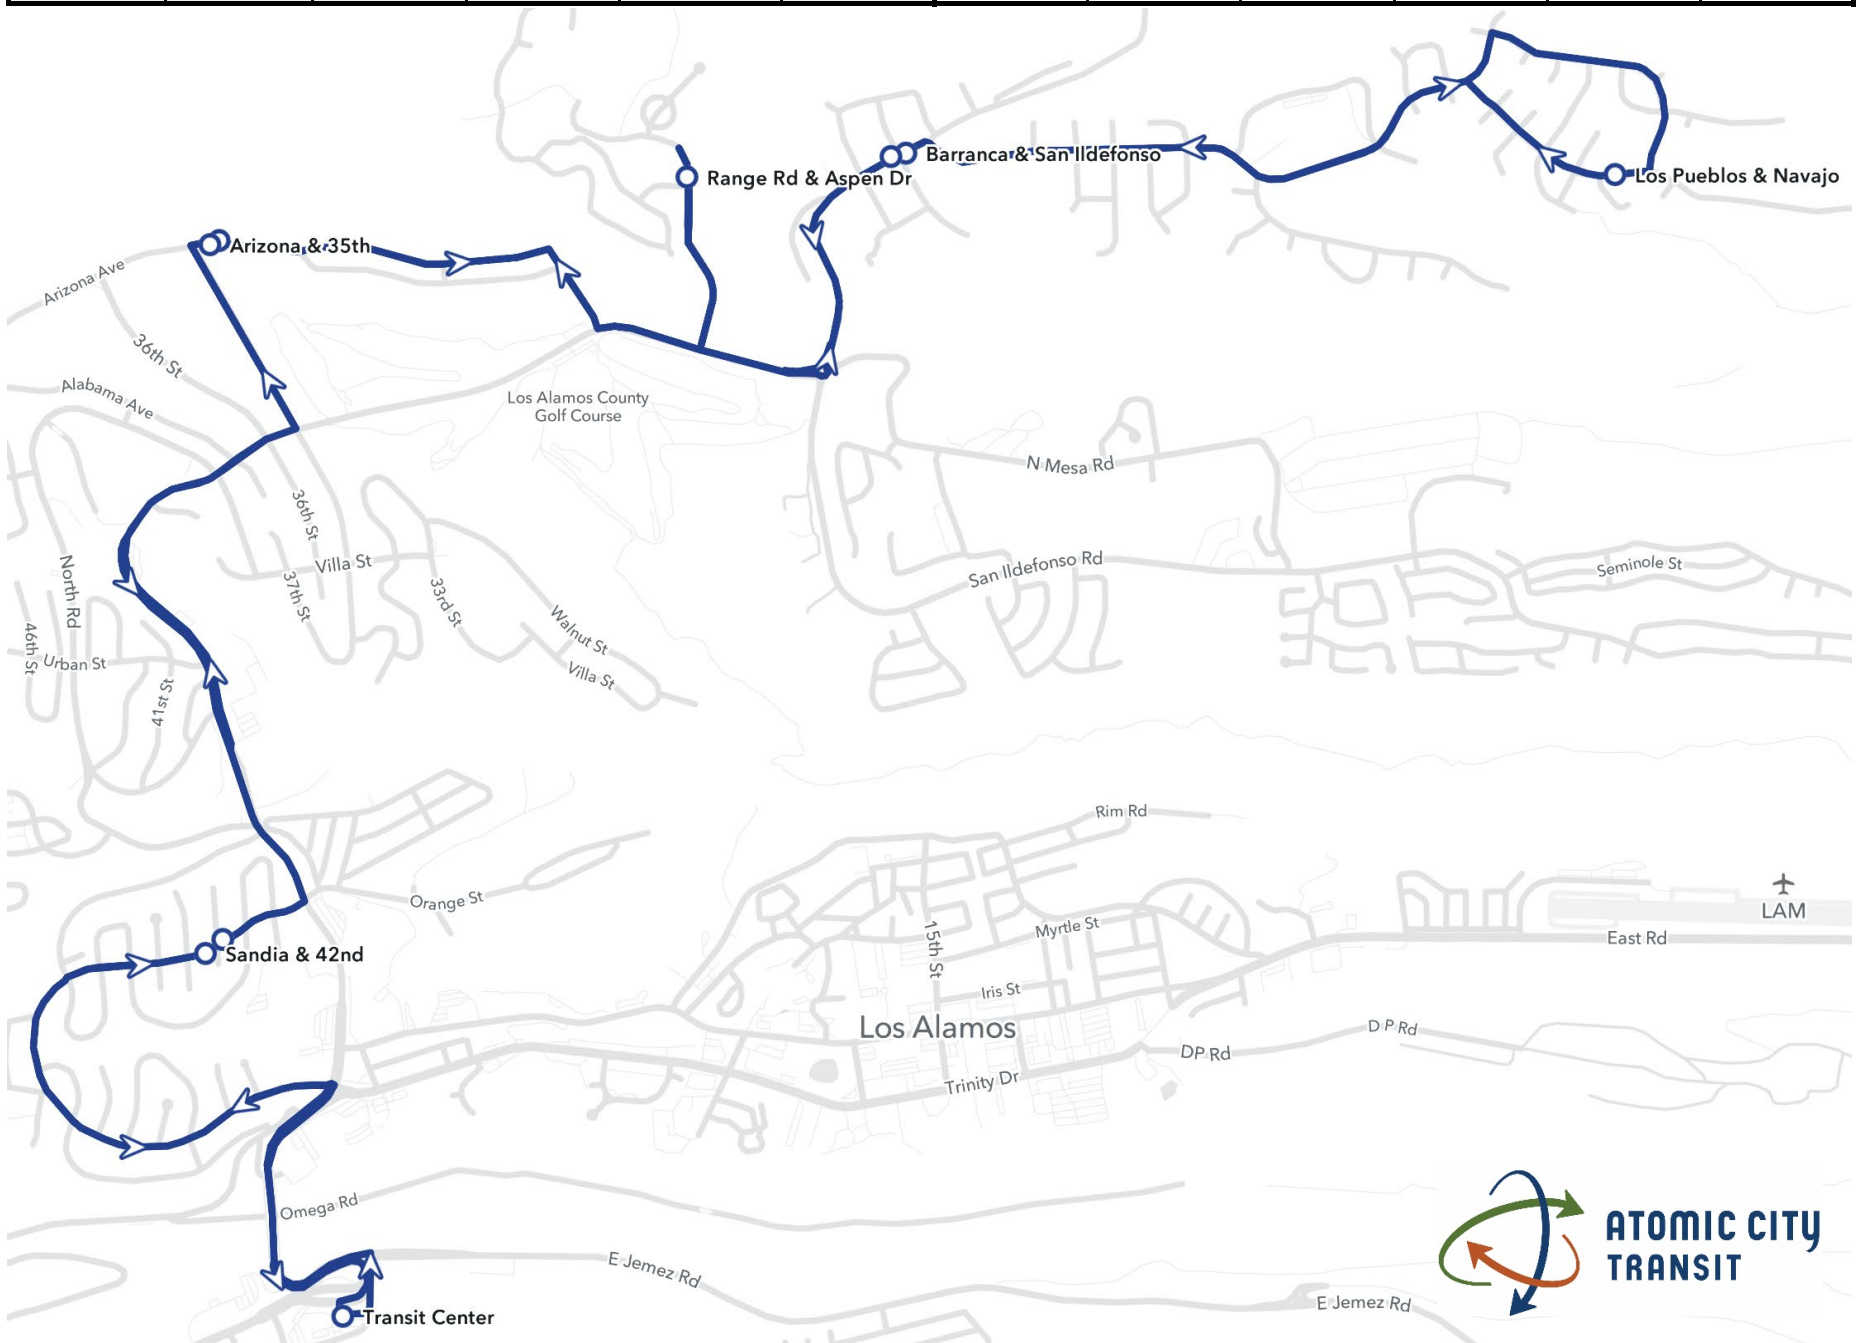

5 - Barranca Mesa

Outbound (to Los Pueblos & Navajo from Transit Center)						Inbound (to Transit Center from Los Pueblos & Navajo)					
Departs: Transit Center	Sandia & 42nd	Arizona & 35th	Range Rd & Aspen Dr	Barranca & San Ildefonso	Arrives: Los Pueblos & Navajo	Departs: Los Pueblos & Navajo	Barranca & San Ildefonso	Range Rd & Aspen Dr	Arizona & 35th	Sandia & 42nd	Arrives: Transit Center
-	-	-	-	6:05 a	6:10 a	6:10 a	6:14 a	6:17 a	6:20 a	6:24 a	6:29 a
6:35 a	6:40 a	6:45 a	6:50 a	6:53 a	6:58 a	7:10 a	7:14 a	7:17 a	7:20 a	7:24 a	7:29 a
7:35 a	7:40 a	7:45 a	7:50 a	7:53 a	7:58 a	8:10 a	8:14 a	8:17 a	8:20 a	8:24 a	8:29 a
8:35 a	8:40 a	8:45 a	8:50 a	8:53 a	8:58 a	9:10 a	9:14 a	9:17 a	9:20 a	9:24 a	9:29 a
9:35 a	9:40 a	9:45 a	9:50 a	9:53 a	8:45 a	10:10 a	10:14 a	10:17 a	10:20 a	10:24 a	10:29 a
10:35 a	10:40 a	10:45 a	10:50 a	10:53 a	10:58 a	11:10 a	11:14 a	11:17 a	11:20 a	11:24 a	11:29 a
11:35 a	11:40 a	11:45 a	11:50 a	11:53 a	11:58 a	12:10 p	12:14 p	12:17 p	12:20 p	12:24 p	12:29 p
12:35 p	12:40 p	12:45 p	12:50 p	12:53 p	12:58 p	1:10 p	1:14 p	1:17 p	1:20 p	1:24 p	1:29 p
1:35 p	1:40 p	1:45 p	1:50 p	1:53 p	1:58 p	2:10 p	2:14 p	2:17 p	2:20 p	2:24 p	2:29 p
2:35 p	2:40 p	2:45 p	2:50 p	2:53 p	2:58 p	3:10 p	3:14 p	3:17 p	3:20 p	3:24 p	3:29 p
3:35 p	3:40 p	3:45 p	3:50 p	3:53 p	3:58 p	4:10 p	4:14 p	4:17 p	4:20 p	4:24 p	4:29 p
4:35 p	4:40 p	4:45 p	4:50 p	4:53 p	4:58 p	5:10 p	5:14 p	5:17 p	5:20 p	5:24 p	5:29 p
5:35 p	5:40 p	5:45 p	5:50 p	5:53 p	5:58 p	6:10 p	6:14 p	6:17 p	6:20 p	6:24 p	6:29 p
6:35 p	6:40 p	6:45 p	6:50 p	6:53 p	6:58 p	-	-	-	-	-	-

Temporary reduced schedules go in effect on Monday, May 10, 2021. See AtomicCityTransit.com for details.