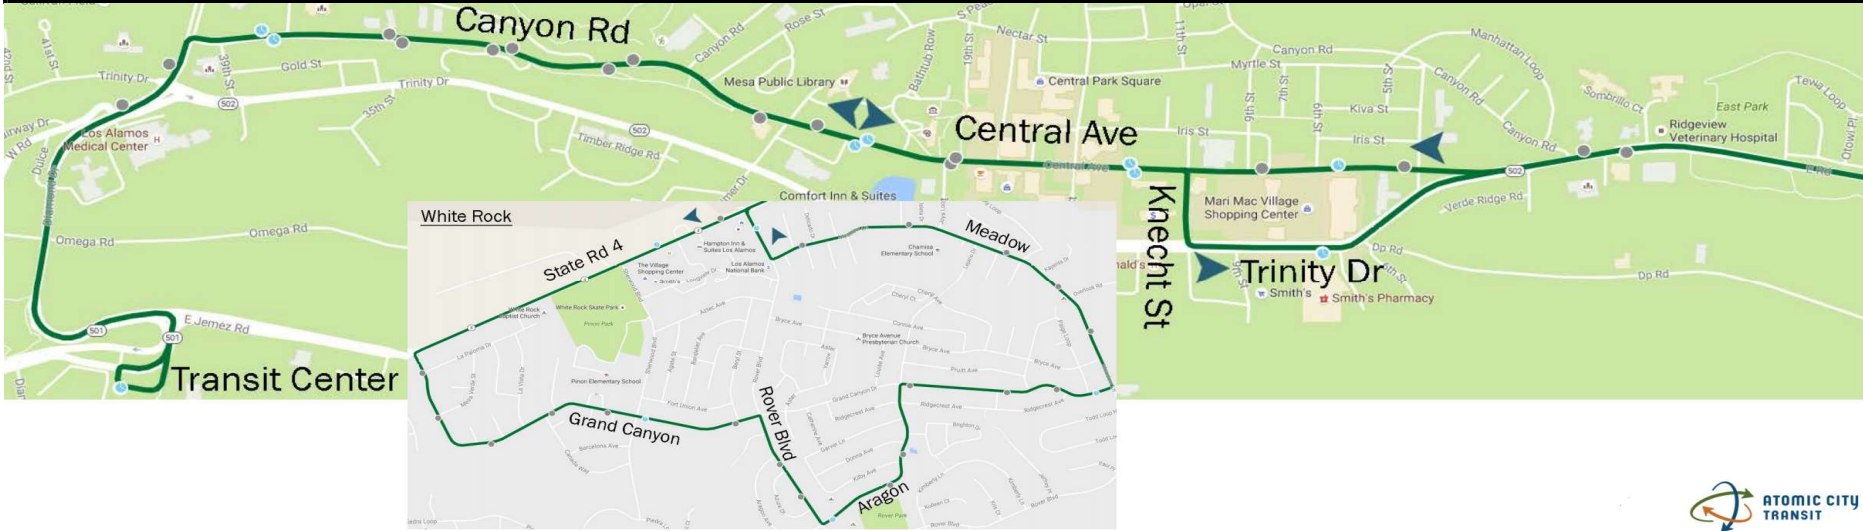

## Route 2M: White Rock via Main Hill Reduced Service

<i>Outbound (to White Rock from Transit Center)</i>					<i>Inbound (to Transit Center from White Rock)</i>									
<b>Depart Transit Center</b>	<b>Canyon &amp; 39th</b>	<b>Central &amp; Mesa Library</b>	<b>Central &amp; 15th</b>	<b>Trinity &amp; 9th</b>	<b>SR 4 &amp; Sherwood</b>	<b>Grand Canyon &amp; Sherwood</b>	<b>Aragon &amp; Rover</b>	<b>Grand Canyon &amp; Meadow</b>	<b>Rover &amp; SR 4</b>	<b>Central &amp; 6th</b>	<b>Central &amp; 15th</b>	<b>Central &amp; Mesa Library</b>	<b>Canyon &amp; Diamond</b>	<b>Arrive Transit Center</b>
8:05 a	8:07 a	8:09 a	8:10 a	8:13 a	7:25a	7:29 a	7:31 a	7:33 a	7:37 a	7:50 a	7:51 a	7:52 a	7:54 a	7:57 a
9:05 a	9:07 a	9:09 a	9:10 a	9:13 a	8:25 a	8:29 a	8:31 a	8:33 a	8:37 a	8:50 a	8:51 a	8:52 a	8:54 a	8:57 a
10:05 a	10:07 a	10:09 a	10:10 a	10:13 a	9:25 a	9:29 a	9:31 a	9:33 a	9:37 a	9:50 a	9:51 a	9:52 a	9:54 a	9:57 a
11:05 a	11:07 a	11:09 a	11:10 a	11:13 a	10:25 a	10:29 a	10:31 a	10:33 a	10:37 a	10:50 a	10:51 a	10:52 a	10:54 a	10:57 a
12:05 p	12:07 p	12:09 p	12:10 p	12:13 p	11:25 a	11:29 a	11:31 a	11:33 a	11:37 a	11:50 a	11:51 a	11:52 a	11:54 a	11:57 a
1:05 p	1:07 p	1:09 p	1:10 p	1:13 p	12:25 p	12:29 p	12:31 p	12:33 p	12:37 p	12:50 p	12:51 p	12:52 p	12:54 p	12:57 p
2:05 p	2:07 p	2:09 p	2:10 p	2:13 p	1:25 p	1:29 p	1:31 p	1:33 p	1:37 p	1:50 p	1:51 p	1:52 p	1:54 p	1:57 p
3:05 p	3:07 p	3:09 p	3:10 p	3:13 p	2:25 p	2:29 p	2:31 p	2:33 p	2:37 p	2:50 p	2:51 p	2:52 p	2:54 p	2:57 p
4:05 p	4:07 p	4:09 p	4:10 p	4:13 p	3:25 p	3:29 p	3:31 p	3:33 p	3:37 p	3:50 p	3:51 p	3:52 p	3:52 p	3:57 p
5:05 p	5:07 p	5:09 p	5:10 p	5:13 p	4:25 p	4:29 p	4:31 p	4:33 p	4:37 p	4:50 p	4:51 p	4:52 p	4:52 p	4:57 p
5:05 p	5:07 p	5:09 p	5:10 p	5:13 p	5:25 p	5:29 p	5:31 p	5:33 p	5:37 p	5:50 p	5:51 p	5:52 p	5:52 p	5:57 p

Temporary reduced schedule beginning 6/15/20