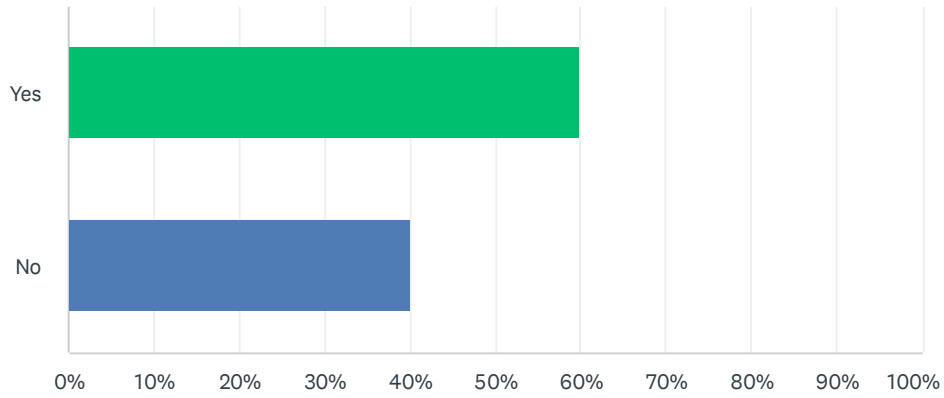

Q4 Is there one element from Concept #1 that you would rather see in Concept #2

Answered: 209 Skipped: 6

ANSWER CHOICES	RESPONSES	
Yes	59.81%	125
No	40.19%	84
TOTAL		209