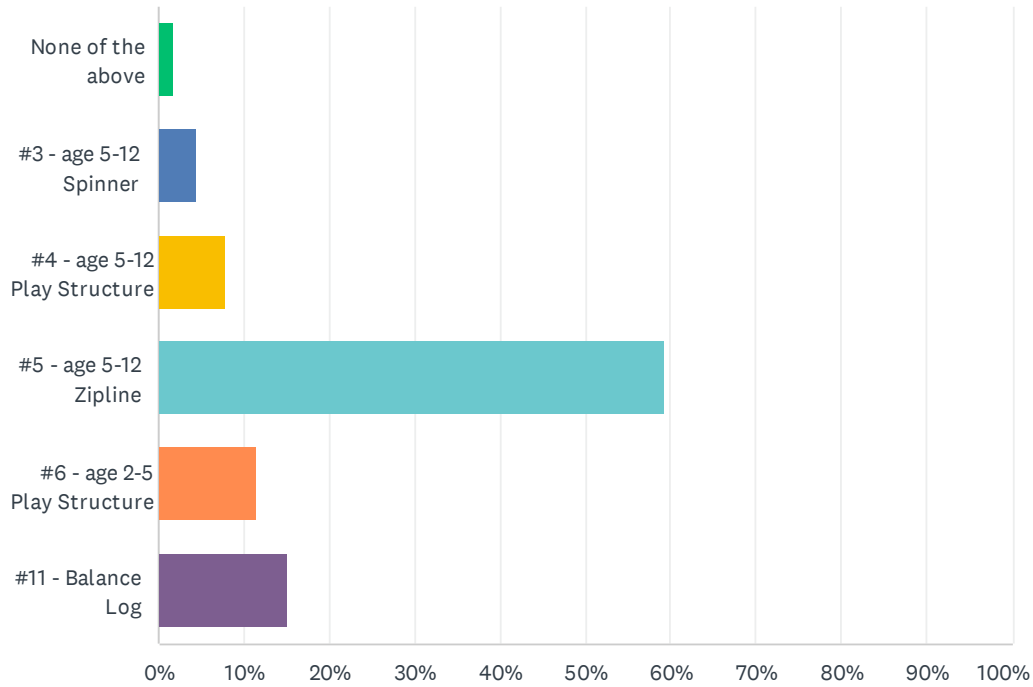

Q1 Pick your favorite structure design

Answered: 214 Skipped: 1

ANSWER CHOICES	RESPONSES
None of the above	3.27% 7
Concept #1 - by Playworld	21.50% 46
Concept #2 - by Exerplay	75.23% 161
TOTAL	214

Q2 Is there one element from Concept #2 that you would rather see in Concept #1

Answered: 212 Skipped: 3

ANSWER CHOICES	RESPONSES	
Yes	55.19%	117
No	44.81%	95
TOTAL		212

Q3 Which element from Concept #2 that you would rather see in Concept #1

Answered: 113 Skipped: 102

ANSWER CHOICES	RESPONSES
None of the above	1.77% 2
#3 - age 5-12 Spinner	4.42% 5
#4 - age 5-12 Play Structure	7.96% 9
#5 - age 5-12 Zipline	59.29% 67
#6 - age 2-5 Play Structure	11.50% 13
#11 - Balance Log	15.04% 17
TOTAL	113