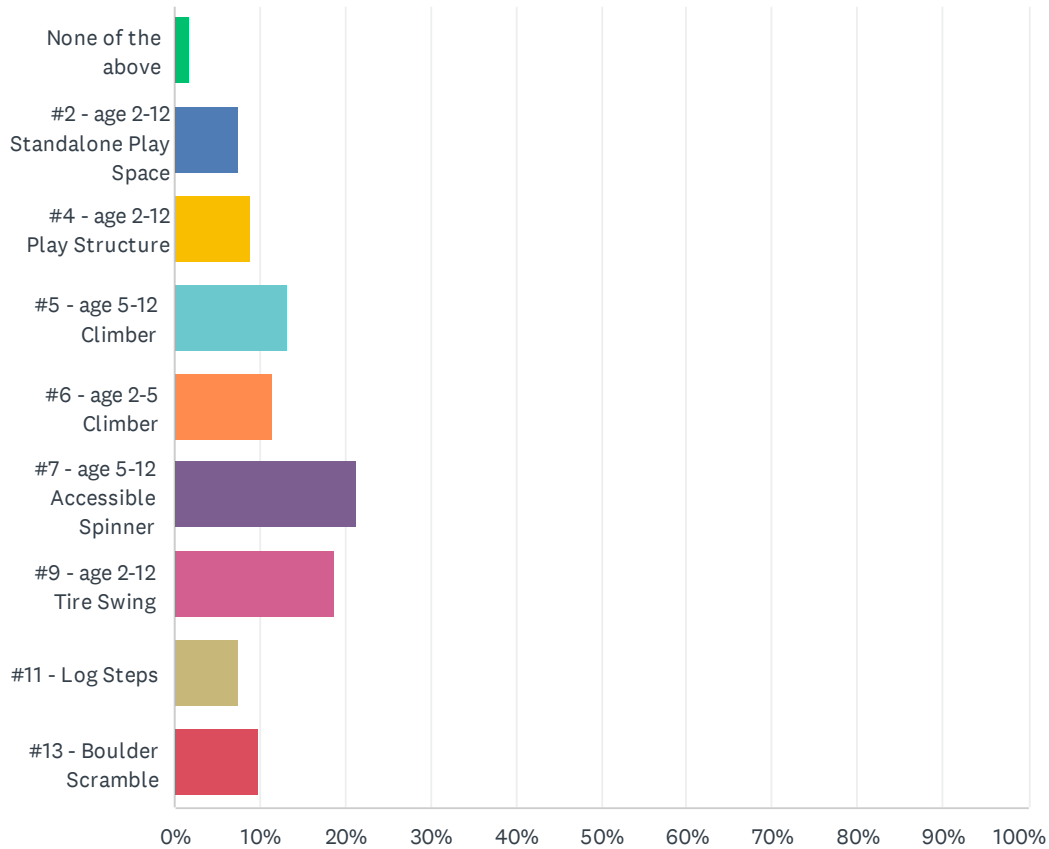

Answered: 212 Skipped: 3

ANSWER CHOICES	RESPONSES	
Yes	55.19%	117
No	44.81%	95
TOTAL		212

Q3 Which element from Concept #2 that you would rather see in Concept #1

Answered: 113 Skipped: 102

ANSWER CHOICES	RESPONSES
None of the above	1.77% 2
#3 - age 5-12 Spinner	4.42% 5
#4 - age 5-12 Play Structure	7.96% 9
#5 - age 5-12 Zipline	59.29% 67
#6 - age 2-5 Play Structure	11.50% 13
#11 - Balance Log	15.04% 17
TOTAL	113

Q4 Is there one element from Concept #1 that you would rather see in Concept #2

Answered: 209 Skipped: 6

ANSWER CHOICES	RESPONSES	
Yes	59.81%	125
No	40.19%	84
TOTAL		209

Q5 Which element from Concept #1 that you would rather see in Concept #2

Answered: 122 Skipped: 93

ANSWER CHOICES	RESPONSES
None of the above	1.64% 2
#2 - age 2-12 Standalone Play Space	7.38% 9
#4 - age 2-12 Play Structure	9.02% 11
#5 - age 5-12 Climber	13.11% 16
#6 - age 2-5 Climber	11.48% 14
#7 - age 5-12 Accessible Spinner	21.31% 26
#9 - age 2-12 Tire Swing	18.85% 23
#11 - Log Steps	7.38% 9
#13 - Boulder Scramble	9.84% 12
TOTAL	122