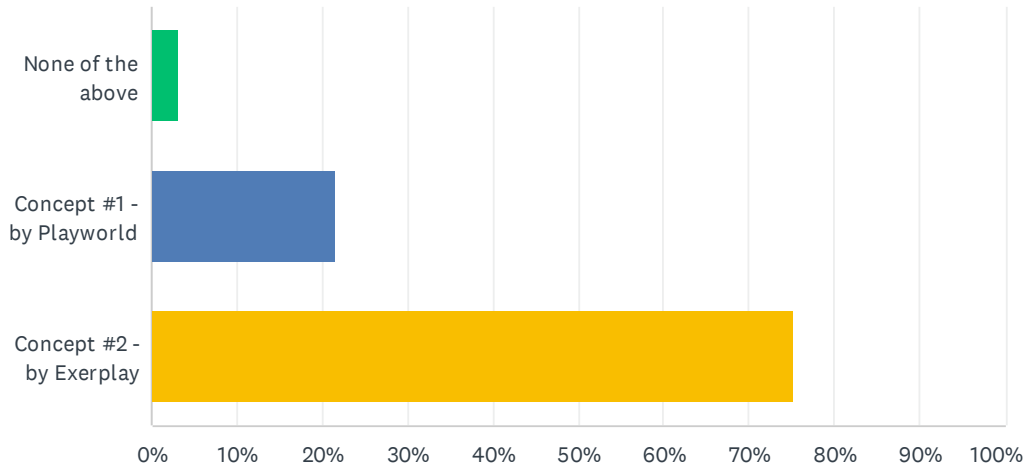

Q1 Pick your favorite structure design

Answered: 214 Skipped: 1

ANSWER CHOICES	RESPONSES
None of the above	3.27% 7
Concept #1 - by Playworld	21.50% 46
Concept #2 - by Exerplay	75.23% 161
TOTAL	214

Q2 Is there one element from Concept #2 that you would rather see in Concept #1

Answered: 212 Skipped: 3

ANSWER CHOICES	RESPONSES	
Yes	55.19%	117
No	44.81%	95
TOTAL		212

Q3 Which element from Concept #2 that you would rather see in Concept #1

Answered: 113 Skipped: 102

ANSWER CHOICES	RESPONSES
None of the above	1.77% 2
#3 - age 5-12 Spinner	4.42% 5
#4 - age 5-12 Play Structure	7.96% 9
#5 - age 5-12 Zipline	59.29% 67
#6 - age 2-5 Play Structure	11.50% 13
#11 - Balance Log	15.04% 17
TOTAL	113