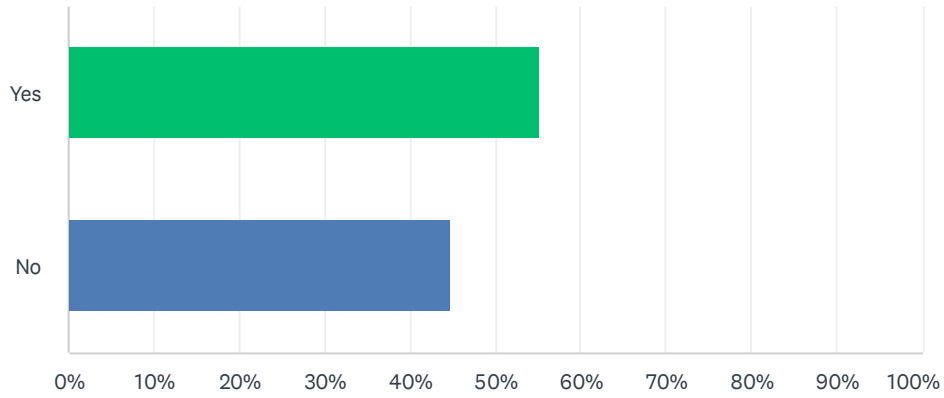

Q1 Pick your favorite structure design

Answered: 214 Skipped: 1

ANSWER CHOICES	RESPONSES
None of the above	3.27% 7
Concept #1 - by Playworld	21.50% 46
Concept #2 - by Exerplay	75.23% 161
TOTAL	214

Q2 Is there one element from Concept #2 that you would rather see in Concept #1

Answered: 212 Skipped: 3

ANSWER CHOICES	RESPONSES	
Yes	55.19%	117
No	44.81%	95
TOTAL		212

Q3 Which element from Concept #2 that you would rather see in Concept #1

Answered: 113 Skipped: 102

ANSWER CHOICES	RESPONSES
None of the above	1.77% 2
#3 - age 5-12 Spinner	4.42% 5
#4 - age 5-12 Play Structure	7.96% 9
#5 - age 5-12 Zipline	59.29% 67
#6 - age 2-5 Play Structure	11.50% 13
#11 - Balance Log	15.04% 17
TOTAL	113