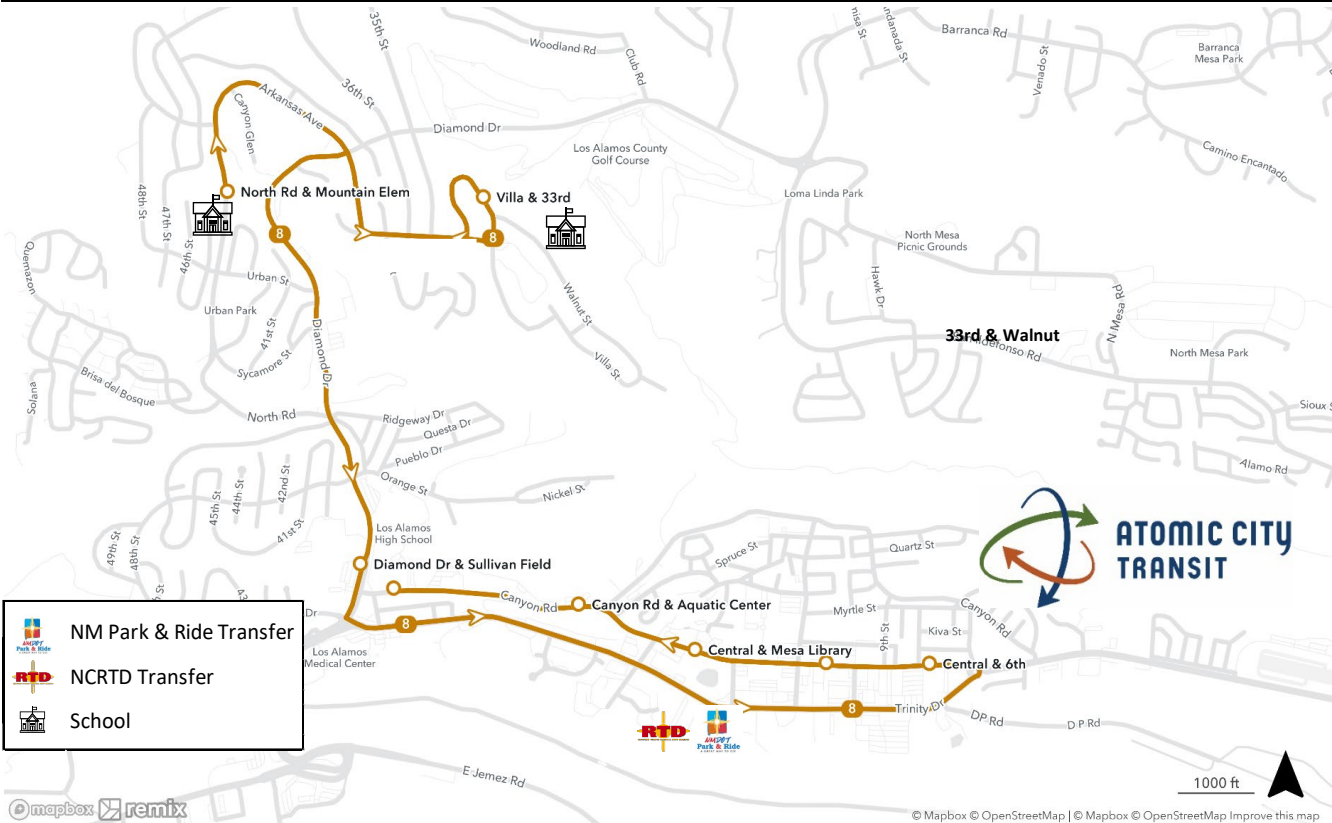

Route 8 - North Community Express

North Rd & Mountain Elem	33rd & Walnut	Diamond Dr & Sullivan Field	Central & 6th	Central & 15th	Central & Mesa Library	Canyon Rd & Aquatic Center	Canyon & Diamond
2:45 p	2:50 p*	2:57 p	3:03 p	3:04 p	3:06 p	3:07 p	3:11 p

* Transer available to Route 9 to go to North Mesa at 2:50 PM.

Note: Afternoon Express routes operate only during the normal school season on school days, and they are available to the general public. In addition to the locations listed, Afternoon Express buses will drop riders off at other marked bus stops along each of these routes, except on Trinity Drive. Afternoon Express buses will NOT stop anywhere on Trinity Drive, with the exception of the bus stop in front of Smith's.