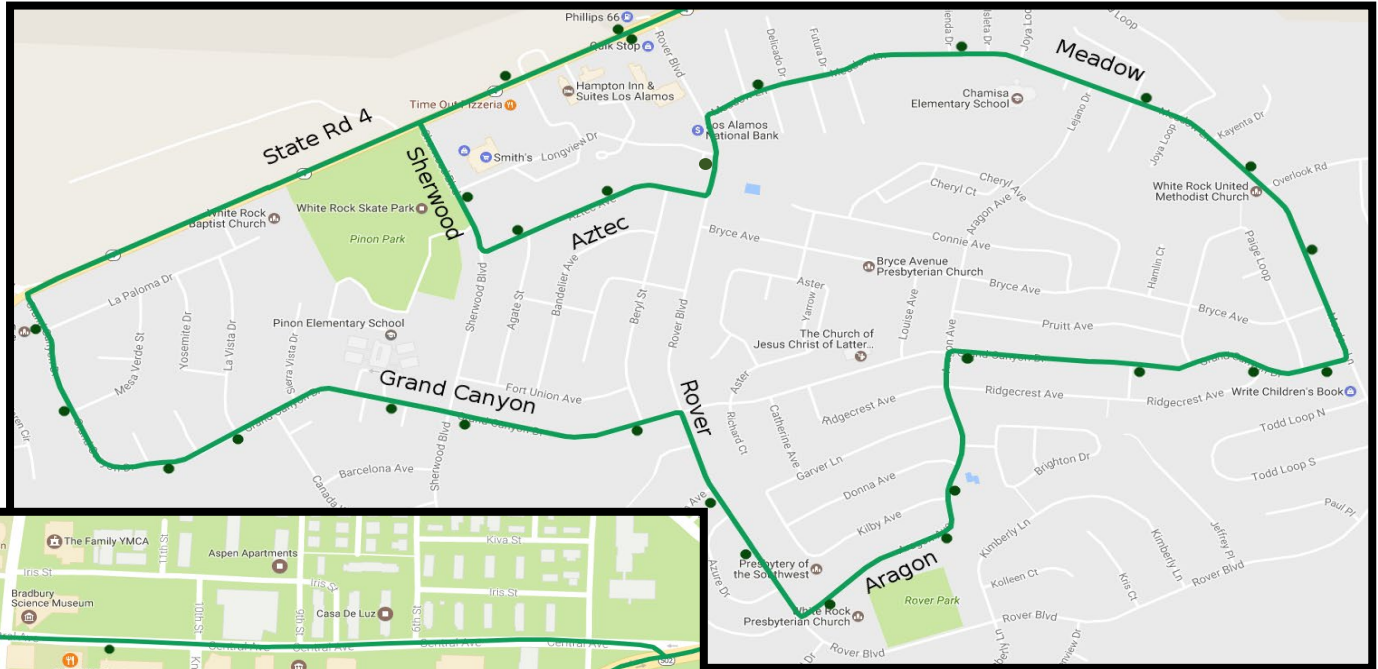

White Rock								
Central & Mesa Library	Central & 15th	SR 4 & Sherwood (Visitor Center)	Grand Canyon & Sherwood	Aragon & Rover	Grand Canyon & Meadow	Sherwood & Post Office	Trinity & 20th	Central & Mesa Library
		7:03 p	7:07 p	7:09 p	7:11 p	7:16 p	7:31 p	7:32 p
7:40 p	7:41 p	7:54 p	7:58 p	8:00 p	8:02 p	8:07 p	8:22 p	8:23 p
8:25 p	8:26 p	8:39 p	8:43 p	8:45 p	8:47 p	8:52 p	9:07 p	9:08 p
9:10 p	9:11 p	9:24 p	9:28 p	9:30 p	9:32 p	9:37 p		

LOS ALAMOS
where discoveries are made

ENDWI
IN LOS ALAMOS COUNTY

Funding provided by the
Los Alamos DWI Planning Council