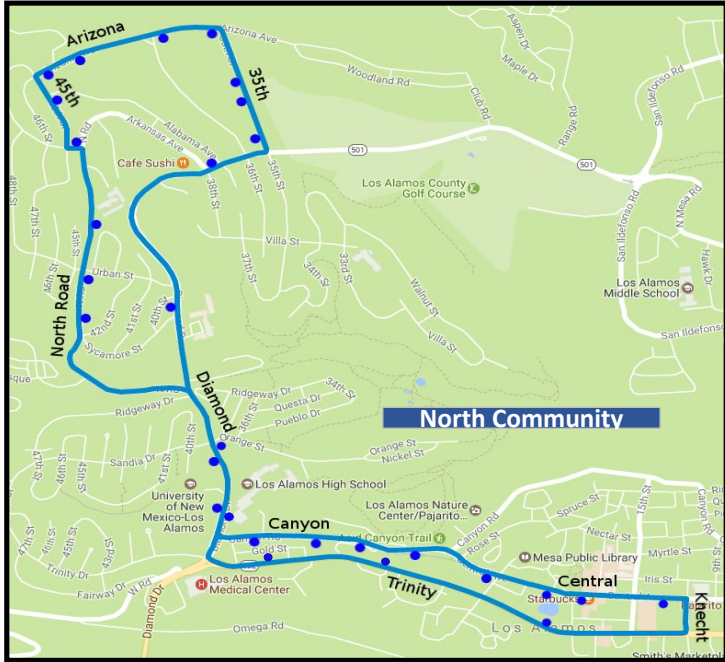

## 2024 Friday Night Concert Bus Service

North Mesa											
Central & Mesa Library	Central & 15th	Trinity & 20th	Diamond & Orange	Villa & 37th	San Ildefonso & Mid School	Stoneview & Big Rock Lp	San Ildefonso & Mid School	Villa & 37th	Diamond & Sandia	Canyon & Gold St	Central & Mesa Library
						6:21 p	6:25 p	6:29 p	6:32 p	6:33 p	6:35 p
						6:51 p	6:55 p	6:59 p	7:02 p	7:03 p	7:05 p
7:00 p	7:01 p	7:03 p	7:05 p	7:08 p	7:12 p	7:16 p	7:20 p	7:24 p	7:27 p	7:28 p	7:30 p
7:30 p	7:31 p	7:33 p	7:35 p	7:38 p	7:42 p	7:46 p	7:50 p	7:54 p	7:57 p	7:58 p	8:00 p
8:00 p	8:01 p	8:03 p	8:05 p	8:08 p	8:12 p	8:16 p	8:20 p	8:24 p	8:27 p	8:28 p	8:30 p
8:30 p	8:31 p	8:33 p	8:35 p	8:38 p	8:42 p	8:46 p	8:50 p	8:54 p	8:57 p	8:58 p	9:00 p
9:05 p	9:06 p	9:08 p	9:10 p	9:13 p	9:17 p	9:21 p	9:25 p	9:29 p	9:32 p	9:33 p	9:35 p

Friday Night Concert service is an extension of our fixed routes. If you would like to arrive at Ashley Pond prior to the times listed above, please see our regular fixed route schedules at [www.AtomicCityTransit.com](http://www.AtomicCityTransit.com)

Dial-a-Ride service is available for Los Alamos and White Rock locations that are not served via these routes from 6:30 PM to 9:30 PM. Reservations are taken up to one day in advance.

North Community								
Central & Mesa Library	Central & 15th	Trinity & 20th	Diamond & Orange	Yucca & North Rd	Arizona & 35th	Diamond & Sandia	Canyon & Gold St	Central & Mesa Library
6:35 p	6:36 p	6:38 p	6:40 p	6:44 p	6:47 p	6:51 p	6:52 p	6:54 p
7:05 p	7:06 p	7:08 p	7:10 p	7:14 p	7:17 p	7:21 p	7:22 p	7:24 p
7:35 p	7:36 p	7:38 p	7:40 p	7:44 p	7:47 p	7:51 p	7:52 p	7:54 p
8:05 p	8:06 p	8:08 p	8:10 p	8:14 p	8:17 p	8:21 p	8:22 p	8:24 p
8:35 p	8:36 p	8:38 p	8:40 p	8:44 p	8:47 p	8:51 p	8:52 p	8:54 p
9:05 p	9:06 p	9:08 p	9:10 p	9:14 p	9:17 p	9:21 p	9:22 p	9:24 p