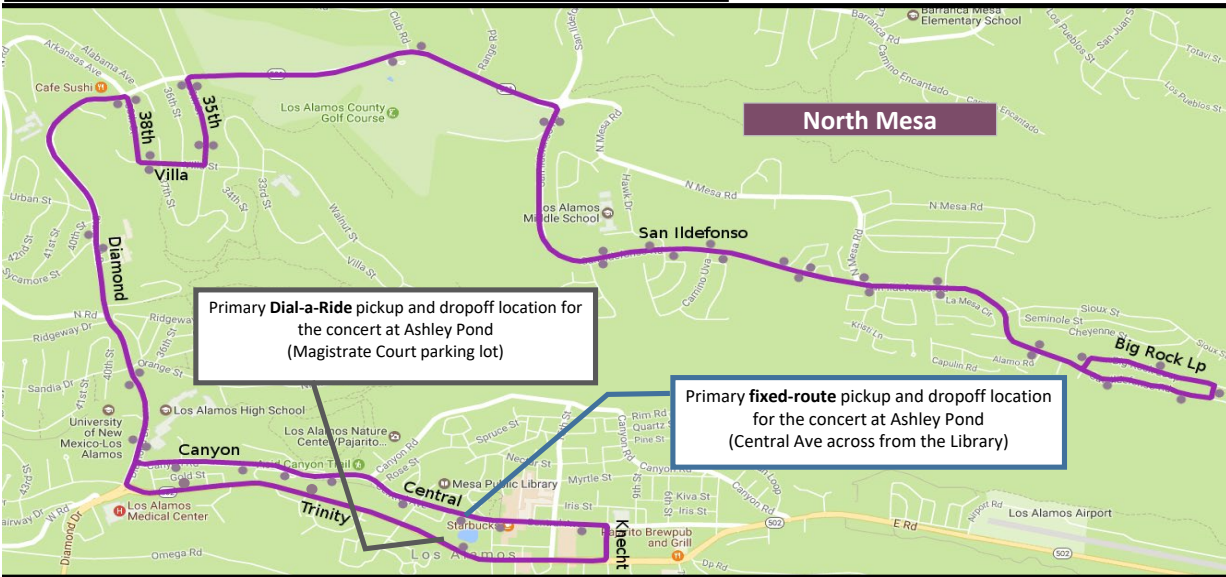

## 2024 Friday Night Concert Bus Service

North Mesa											
Central & Mesa Library	Central & 15th	Trinity & 20th	Diamond & Orange	Villa & 37th	San Ildefonso & Mid School	Stoneview & Big Rock Lp	San Ildefonso & Mid School	Villa & 37th	Diamond & Sandia	Canyon & Gold St	Central & Mesa Library
						6:21 p	6:25 p	6:29 p	6:32 p	6:33 p	6:35 p
						6:51 p	6:55 p	6:59 p	7:02 p	7:03 p	7:05 p
7:00 p	7:01 p	7:03 p	7:05 p	7:08 p	7:12 p	7:16 p	7:20 p	7:24 p	7:27 p	7:28 p	7:30 p
7:30 p	7:31 p	7:33 p	7:35 p	7:38 p	7:42 p	7:46 p	7:50 p	7:54 p	7:57 p	7:58 p	8:00 p
8:00 p	8:01 p	8:03 p	8:05 p	8:08 p	8:12 p	8:16 p	8:20 p	8:24 p	8:27 p	8:28 p	8:30 p
8:30 p	8:31 p	8:33 p	8:35 p	8:38 p	8:42 p	8:46 p	8:50 p	8:54 p	8:57 p	8:58 p	9:00 p
9:05 p	9:06 p	9:08 p	9:10 p	9:13 p	9:17 p	9:21 p	9:25 p	9:29 p	9:32 p	9:33 p	9:35 p

Friday Night Concert service is an extension of our fixed routes. If you would like to arrive at Ashley Pond prior to the times listed above, please see our regular fixed route schedules at [www.AtomicCityTransit.com](http://www.AtomicCityTransit.com)

Dial-a-Ride service is available for Los Alamos and White Rock locations that are not served via these routes from 6:30 PM to 9:30 PM. Reservations are taken up to one day in advance.

North Community								
Central & Mesa Library	Central & 15th	Trinity & 20th	Diamond & Orange	Yucca & North Rd	Arizona & 35th	Diamond & Sandia	Canyon & Gold St	Central & Mesa Library
6:35 p	6:36 p	6:38 p	6:40 p	6:44 p	6:47 p	6:51 p	6:52 p	6:54 p
7:05 p	7:06 p	7:08 p	7:10 p	7:14 p	7:17 p	7:21 p	7:22 p	7:24 p
7:35 p	7:36 p	7:38 p	7:40 p	7:44 p	7:47 p	7:51 p	7:52 p	7:54 p
8:05 p	8:06 p	8:08 p	8:10 p	8:14 p	8:17 p	8:21 p	8:22 p	8:24 p
8:35 p	8:36 p	8:38 p	8:40 p	8:44 p	8:47 p	8:51 p	8:52 p	8:54 p
9:05 p	9:06 p	9:08 p	9:10 p	9:14 p	9:17 p	9:21 p	9:22 p	9:24 p