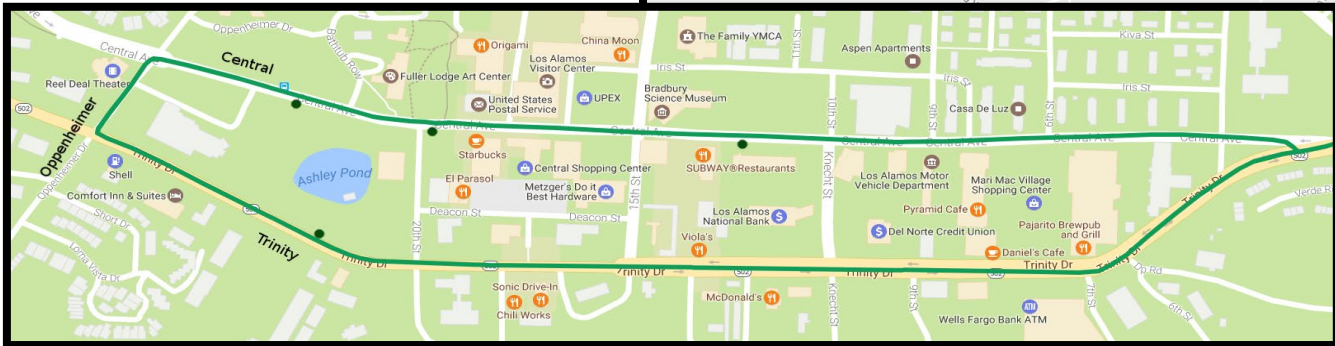

White Rock								
Central & Mesa Library	Central & 15th	SR 4 & Sherwood (Visitor Center)	Grand Canyon & Sherwood	Aragon & Rover	Grand Canyon & Meadow	Sherwood & Post Office	Trinity & 20th	Central & Mesa Library
		7:03 p	7:07 p	7:09 p	7:11 p	7:16 p	7:31 p	7:32 p
7:40 p	7:41 p	7:54 p	7:58 p	8:00 p	8:02 p	8:07 p	8:22 p	8:23 p
8:25 p	8:26 p	8:39 p	8:43 p	8:45 p	8:47 p	8:52 p	9:07 p	9:08 p
9:10 p	9:11 p	9:24 p	9:28 p	9:30 p	9:32 p	9:37 p		

LOS ALAMOS
where discoveries are made

ENDWI
IN LOS ALAMOS COUNTY

Funding provided by the
Los Alamos DWI Planning Council